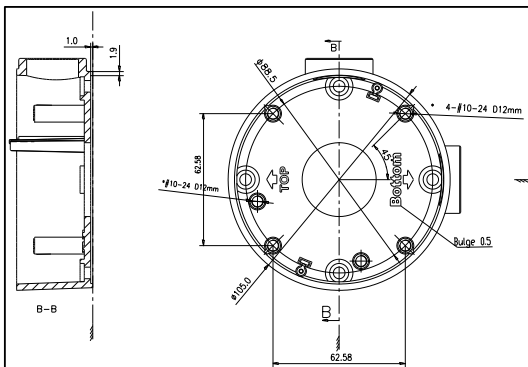

DS-1260ZJ

Junction Box for Bullet Camera

Features:

- Aluminum alloy material with surface spray treatment

Dimension:

Order Model:

DS-1260ZJ

Parameter:

Model	DS-1260ZJ
Parameters	Junction Box for Bullet Camera
Appearance	Hikvision White
Material	Aluminum Alloy
Dimension	Φ 88.5 mm
Weight	251g

Notice:

- The bracket should be installed on flat wall
- Waterproof rubber is necessary for outdoor application
- The wall must be capable of supporting over 3 times as much as the total weight of the camera and the mount.
- The maximum load capacity of the bracket is 4.5KG

Note: The actual dome camera may vary from the picture above.