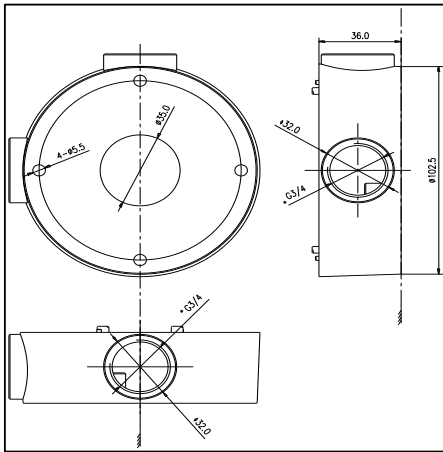

DS-1260ZJ

Junction Box for Bullet Camera

Features:

- Aluminum alloy material with surface spray treatment

Dimension:

Order Model:

DS-1260ZJ

Parameter:

Model	DS-1260ZJ
Parameters	Junction Box for Bullet Camera
Appearance	Hikvision White
Material	Aluminum Alloy
Dimension	Φ 88.5 mm
Weight	251g

Notice:

- The bracket should be installed on flat wall
- Waterproof rubber is necessary for outdoor application
- The wall must be capable of supporting over 3 times as much as the total weight of the camera and the mount.
- The maximum load capacity of the bracket is 4.5KG

Note: The actual dome camera may vary from the picture above.