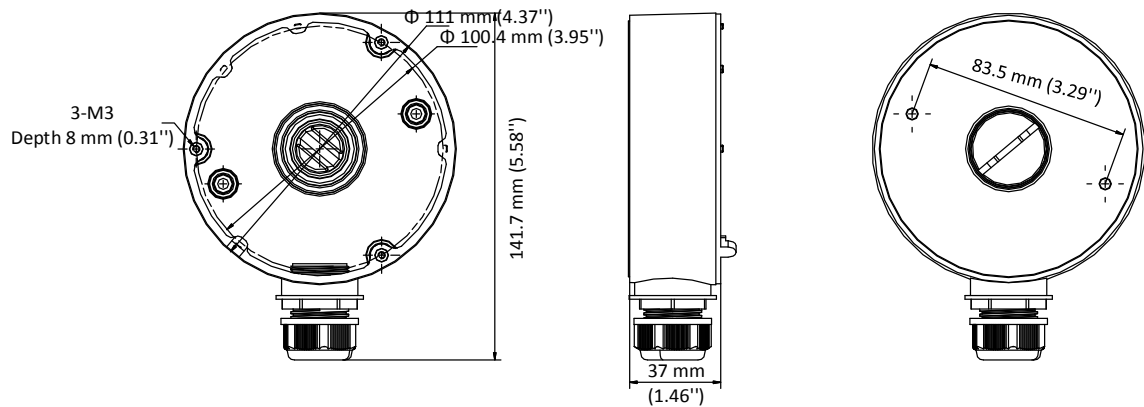

DS-1280ZJ-DM18

Junction Box

Feature

- Aluminum alloy material with surface spray treatment
- With cable hole(s)

Dimension

Available Model

DS-1280ZJ-DM18

Parameter

Model	DS-1280ZJ-DM18
Parameters	Junction Box
Appearance	Hikvision White
Material	Aluminum Alloy
Dimension	$\Phi 111 \text{ mm (}\Phi 4.37" \text{)}$
Weight	Approx. 150 g (0.33 lb.)

Note

- The junction box should be installed on a flat surface.
- Waterproof rubber is necessary for outdoor application.
- The wall should be capable of supporting over 3 times as much as the total weight of the camera and the junction box.
- The maximum load capacity of the junction box is 4.5 kg (9.92 lb.).