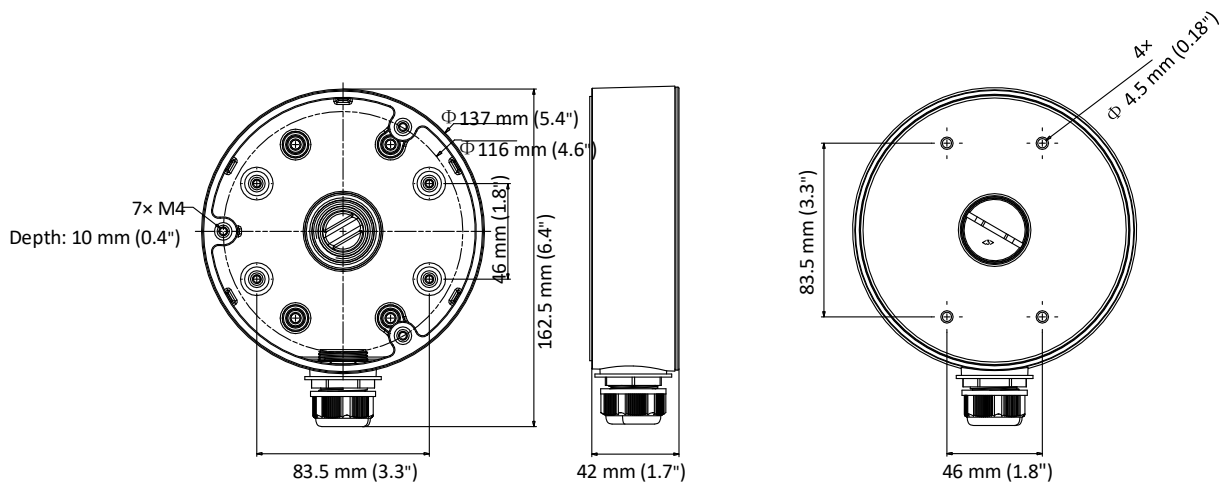

DS-1280ZJ-DM21

Junction Box for Dome Camera

Features

- Aluminum alloy material with surface spray treatment
- Side inlet and bottom inlet
- The bottom waterproof cover and the side gland nut are interchangeable
- Waterproof design

Dimension

Available Model

DS-1280ZJ-DM21

Parameter

Model	DS-1280ZJ-DM21
Parameters	Junction Box for Dome Camera
Appearance	Hikvision White
Material	Aluminum Alloy
Dimension	$\Phi 137$ mm \times 42 mm (5.4" \times 1.7")
Weight	280 g (0.62 lb.)

Notes

- The junction box should be installed on the flat surface.
- Waterproof rubber is necessary for outdoor application.
- The wall must be capable of supporting at least 3 times as much as the total weight of the camera and the mounting bracket.
- The maximum load capacity of the junction box is 4.5 kg (9.9 lb.).