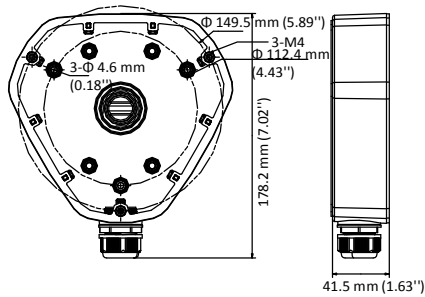

## DS-1280ZJ-DM25

Junction Box for Dome Camera

### Dimension:

### Parameter:

Model	DS-1280ZJ-DM25
Parameters	Junction Box for Dome Camera
Appearance	Hikvision White
Material	Aluminum Alloy
Dimension	178.5 mm × 164 mm × 41 mm
Weight	340 g

### Notice:

- The bracket should be installed on a flat surface.
- Waterproof rubber is necessary for outdoor application.
- The wall should be capable of supporting at least 3 times as much as the total weight of the camera and the junction box.
- The maximum load capacity of the junction box is 4.5 kg.