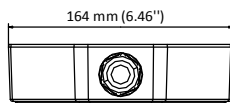

### Dimension:

### Parameter:

Model	DS-1280ZJ-DM25
Parameters	Junction Box for Dome Camera
Appearance	Hikvision White
Material	Aluminum Alloy
Dimension	178.5 mm × 164 mm × 41 mm
Weight	340 g