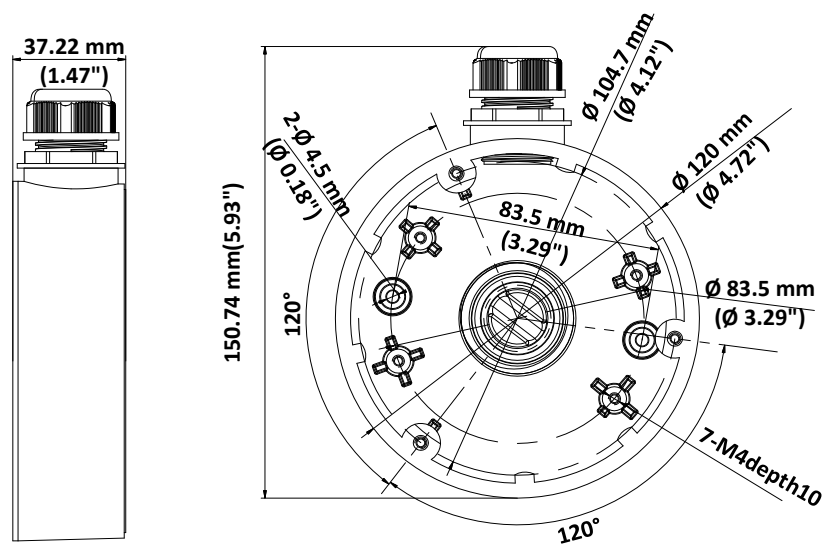

DS-1280ZJ-DM46

Junction Box

Feature

- Aluminum alloy material with surface spray treatment
- Supports bottom outlet, and side outlet
- Applies to both indoor conditions, and outdoor conditions

Dimension

Available Model

DS-1280ZJ-DM46

Parameter

Model	DS-1280ZJ-DM46
Parameters	Junction Box
Appearance	Hikvision White
Material	Aluminum Alloy
Dimension	Ø 120 mm × 37.2 mm (Ø 4.72" × 1.46")
Weight	250 g (0.55 lb.)

Note

- The junction box should be installed on the flat surface.
- Waterproof rubber is necessary for the outdoor application.
- The wall must be capable of supporting at least 3 times as much as the total weight of the camera and the junction box.
- The junction box's maximum load capacity is 4.5 kg (9.92 lb.).