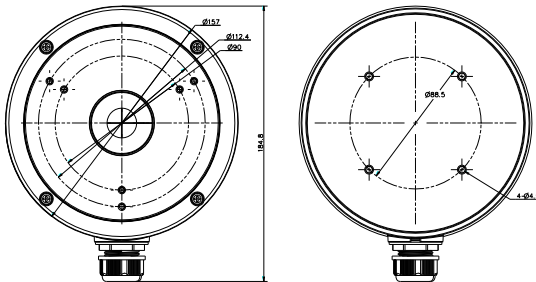

DS-1280ZJ-M

Junction Box for
Dome Camera

Features:

- Aluminum alloy material with surface spray treatment
- Waterproof design

Dimension:

Order Model:

DS-1280ZJ-M

Parameter:

Model	DS-1280ZJ-M
Parameters	Junction Box for Dome Camera
Appearance	Hikvision White
Material	Aluminum Alloy
Dimension	Φ 157×185×51.5mm
Weight	621g

Notice:

- The bracket should be installed on flat wall
- Waterproof rubber is necessary for outdoor application
- The wall must be capable of supporting over 3 times as much as the total weight of the camera and the mount.
- The maximum load capacity of the bracket is **4.5KG**

Note: The actual dome camera may vary from the picture above.