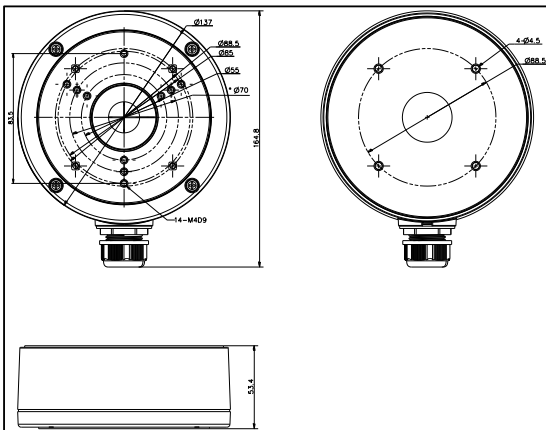

DS-1280ZJ-S

Junction Box for Dome Camera

Features:

- Aluminum alloy material with surface spray treatment
- Waterproof design
- Cable hole on bracket makes the feature better

Dimension:

Order Model:

DS-1280ZJ-S

Parameter:

Model	DS-1280ZJ-S
Parameters	Junction Box for Dome Camera
Appearance	Hikvision White
Material	Aluminum Alloy
Dimension	Φ 137 x 53.4x 164.8mm
Weight	527g

Notice:

- The bracket should be installed on flat wall
- Waterproof rubber is necessary for outdoor application
- The wall must be capable of supporting over 3 times as much as the total weight of the camera and the mount.
- The maximum load capacity of the bracket is **4.5KG**

Note: The actual bracket may vary from the picture above.