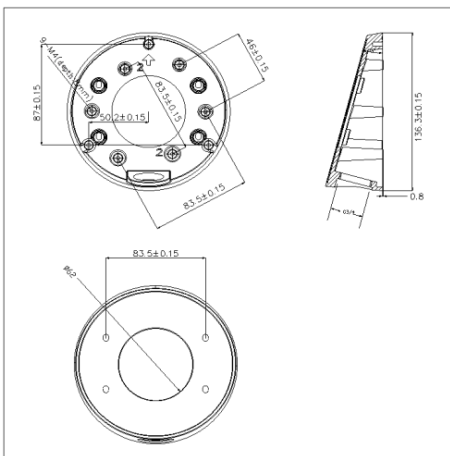

DS-1281ZJ-DM23

Inclined Ceiling Mount Bracket for Dome Camera

Features:

- Aluminum alloy material with surface spray treatment
- Cable hole on bracket makes the feature better

Dimension:

Order Model:

DS-1281ZJ-DM23

Parameter:

Model	DS-1281ZJ-DM23
Parameters	Inclined Ceiling Mount Bracket for Dome Camera
Appearance	Hikvision White
Material	Aluminum Alloy
Dimension	Φ136×48mm
Weight	245g

Notice:

- The bracket should be installed on flat wall
- Waterproof rubber is necessary for outdoor application
- The wall must be capable of supporting over 3 times as much as the total weight of the camera and the mount.
- The maximum load capacity of the bracket is 4.5KG