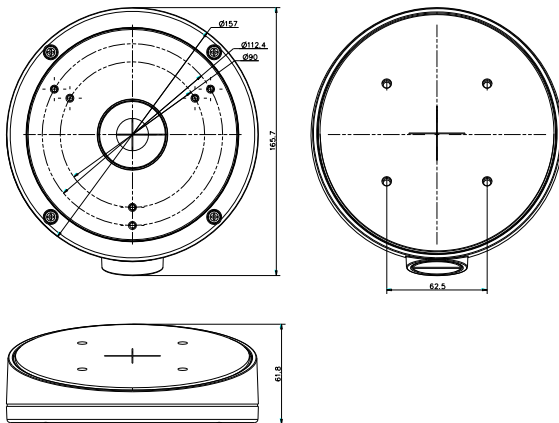

DS-1281ZJ-M

Inclined Ceiling Mount Bracket for Dome Camera

Features:

- Aluminum alloy material with surface spray treatment
- Waterproof design

Dimension:

Order Model:

DS-1281ZJ-M

Parameter:

Model	DS-1281ZJ-M
Parameters	Inclined Ceiling Mount Bracket for Dome Camera
Appearance	Hikvision White
Material	Aluminum Alloy
Dimension	Φ 157×165.5×60mm
Weight	586g

Notice:

- The bracket should be installed on flat wall
- Waterproof rubber is necessary for outdoor application
- The wall must be capable of supporting over 3 times as much as the total weight of the camera and the mount.
- The maximum load capacity of the bracket is **4.5KG**

Note: The actual dome camera may vary from the picture above.