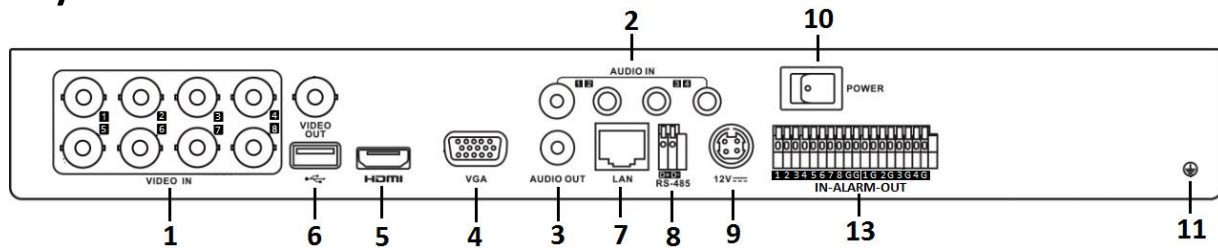

Physical Interfaces

*: The rear panel of iDS-7204HUHI-K2/4S provides 4 video input interfaces.

No.	Description	No.	Description
1	VIDEO IN	8	RS-485 Serial Interface
2	AUDIO IN, RCA Connector	9	12 VDC Power Input
3	AUDIO OUT, RCA Connector	10	Power Switch
4	VGA Interface	11	GND
5	HDMI Interface	12	VIDEO OUT
6	USB Interface	13	Alarm In/Out
7	LAN Network Interface