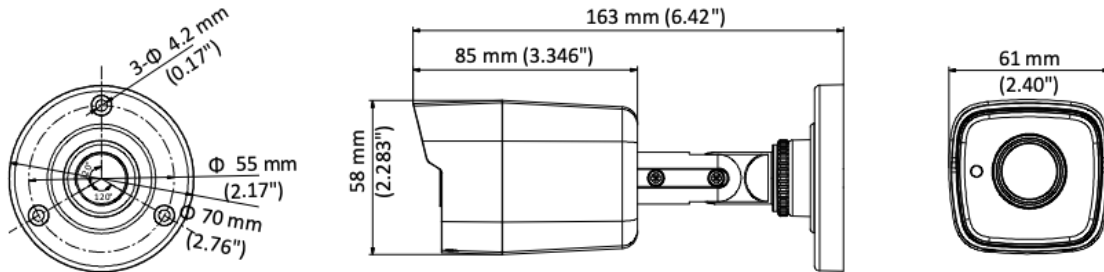

Order Models

DS-2CE16H1T-ITE

Dimension

Accessory

Distributed by