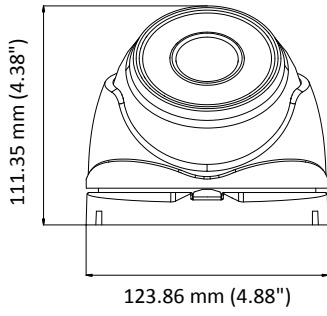

Order Model

DS-2CE56D8T-IT3ZE

Dimension