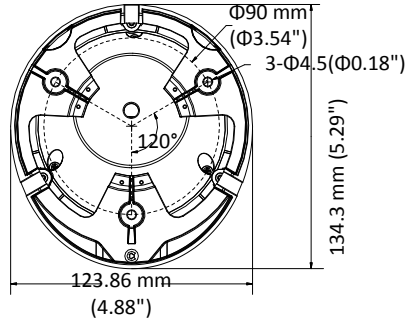

Order Model

DS-2CE56D8T-IT3ZE

Dimension