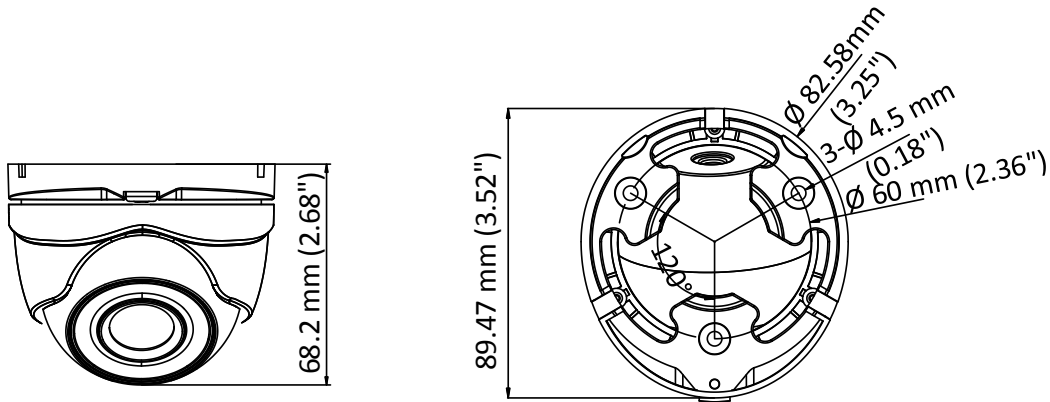

DS-2CE56D8T-ITME 2 MP Ultra-Low Light POC Camera

Key Feature

- 2 MP, 1920 × 1080 resolution
- Ultra-Low Light
- 130 dB true WDR, 3D DNR
- 2.8 mm, 3.6 mm, 6 mm fixed focal lens
- Smart IR, up to 30 m IR distance
- Power over coaxial
- IP67

Specification

Camera	
Image Sensor	2 MP CMOS
Signal System	PAL/NTSC
Frame Rate	PAL: 1080p@25fps NTSC: 1080p@30fps
Resolution	1920 (H) × 1080 (V)
Min. Illumination	0.003 Lux @ (F1.2, AGC ON), 0 Lux with IR
Shutter Time	PAL: 1/25 s to 1/50, 000 s NTSC: 1/30 s to 1/50, 000 s
Slow Shutter	Max. 16 times
Lens	2.8 mm, 3.6 mm, 6 mm fixed lens
Horizontal Field of View	103.5° (2.8 mm), 82.6° (3.6 mm), 54.4° (6 mm)
Lens Mount	M12
Day & Night	ICR
WDR (Wide Dynamic Range)	≥130 dB
Angle Adjustment	Pan: 0° to 360°, Tilt: 0° to 75°, Rotate: 0° to 360°
Menu	
Image Mode	STD/HIGH-SAT
AGC	Yes
Day/Night Mode	Auto/Color/BW (Black and White)
White Balance	Auto/Manual
AE (Auto Exposure) Mode	WDR/BLC/HLC/Global
Privacy Mask	4 programmable privacy masks
Motion Detection	4 programmable motion areas
Noise Reduction	3D DNR
Language	English
Function	Brightness, Sharpness, Mirror, Smart IR
Interface	
Video Output	1 HD analog output
General	
Operating Conditions	-40 °C to 60 °C (-40 °F to 140 °F), humidity: 90% or less (non-condensing)
Power Supply	12 VDC ± 25%/PoC.af
Power Consumption	Max. 3.6 W
Protection Level	IP67
Material	Metal
IR Range	Up to 30 m
Communication	HIKVISION-C
Dimensions	89.47 mm × 68.2 mm (3.52" × 2.68")
Weight	Approx. 250 g (0.55 lb.)

Order Model

DS-2CE56D8T-ITME.

Dimension

Accessory

Distributed by

DS-1272ZJ-110-TRS
Wall Mount

DS-1275ZJ-SUS
Vertical Pole Mount

DS-1276ZJ-SUS
Corner Mount