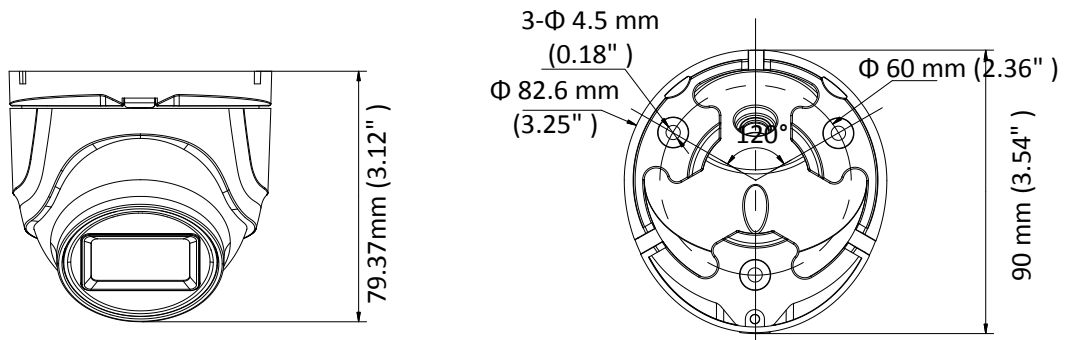

Order Model

DS-2CE76H8T-ITMF

Dimension