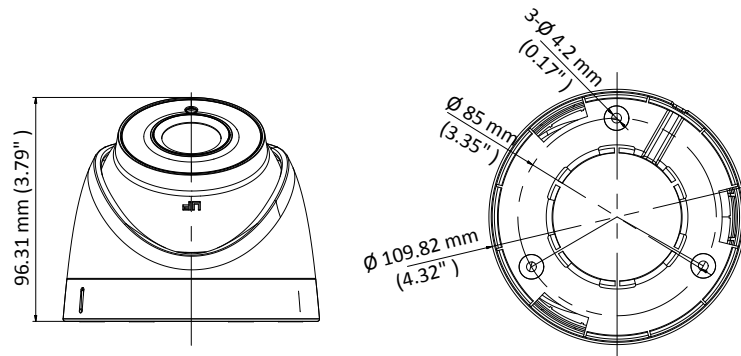

Order Models

DS-2CE78U8T-IT3

Dimension

Accessory

Distributed by

Headquarters

No.555 Qianmo Road, Binjiang District,
Hangzhou 310051, China
T +86-571-8807-5998
overseasbusiness@hikvision.com

Hikvision USA
T +1-909-895-0400
sales.usa@hikvision.com

Hikvision Italy
T +39-0438-6902
info.it@hikvision.com

Hikvision Singapore
T +65-6684-4718
sg@hikvision.com

Hikvision Africa
T +27 (11) 0351172
sale.africa@hikvision.com

Hikvision Europe
T +31-23-55-42-770
info.eu@hikvision.com

Hikvision France
T +33(0)1-85-330-450
info.fr@hikvision.com

Hikvision Oceania
T +61-2-8589-4233
salesau@hikvision.com

Hikvision Hong Kong
T +852-2151-1761

Hikvision Middle East
T +971-4-8816086
salesme@hikvision.com

Hikvision Spain
T +34-91-737-16-55
info.es@hikvision.com

Hikvision Canada
T +1-909-895-0400
sales.usa@hikvision.com

Hikvision Russia
T +7-485-669-67-99
saleru@hikvision.com

Hikvision Poland
T +48-22-460-01-50
poland@hikvision.com

Hikvision Korea
T +82-31-731-8841
sales.korea@hikvision.com

Hikvision India
T +91-22-28459800
sales@pramahikvision.com

Hikvision UK
T +01526-902140
support.uk@hikvision.com

Hikvision Brazil
T +55 11 3318-0050
Latam.support@hikvision.com