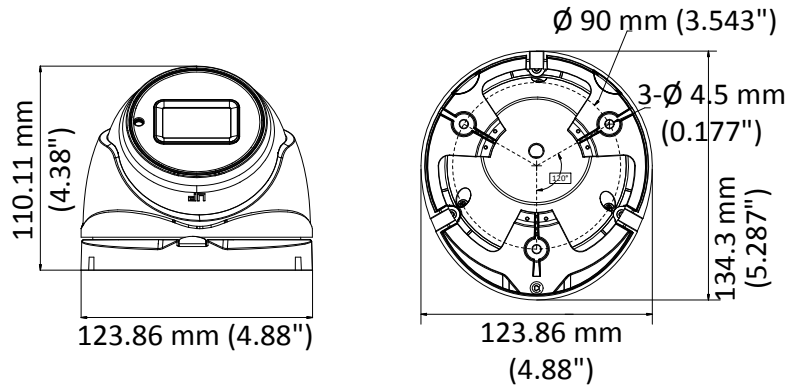

Order Models

DS-2CE79U8T-IT3Z

Dimension

Accessory

Distributed by

HIKVISION

Headquarters

No.555 Qianmo Road, Binjiang District,
Hangzhou 310051, China
T +86-571-8807-5998
overseasbusiness@hikvision.com

Hikvision USA
T +1-909-895-0400
sales.usa@hikvision.com

Hikvision Italy
T +39-0438-6902
info.it@hikvision.com

Hikvision Singapore
T +65-6684-4718
sg@hikvision.com

Hikvision Africa
T +27 (11) 0351172
sale.africa@hikvision.com

Hikvision Europe
T +31-23-55-42-770
info.eu@hikvision.com

Hikvision France
T +33(0)1-85-330-450
info.fr@hikvision.com

Hikvision Oceania
T +61-2-8589-4233
salesau@hikvision.com

Hikvision Hong Kong
T +852-2151-1761

Hikvision Middle East
T +971-4-8816086
salesme@hikvision.com

Hikvision Spain
T +34-91-737-16-55
info.es@hikvision.com

Hikvision Canada
T +1-909-895-0400
sales.usa@hikvision.com

Hikvision Russia
T +7-485-669-67-99
saleru@hikvision.com

Hikvision Poland
T +48-22-460-01-50
poland@hikvision.com

Hikvision Korea
T +82-31-731-8841
sales.korea@hikvision.com

Hikvision India
T +91-22-28459800
sales@pramahikvision.com

Hikvision UK
T +01526-902140
support.uk@hikvision.com

Hikvision Brazil
T +55 11 3318-0050
Latam.support@hikvision.com